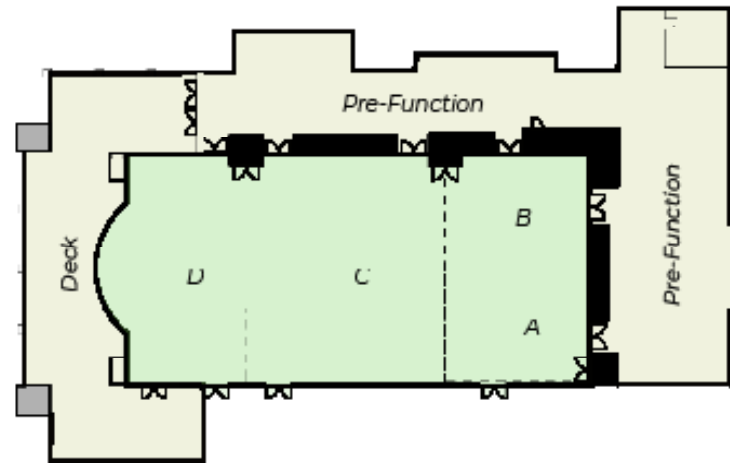

MEETING SPACE OVERVIEW

Room	Dimensions	Ceiling & Collier Height	Sq. Ft.	Reception	Banquet	Theater	Classroom	Hollow Square	U-Shape	Conference
Tazewell	58' x 35'	12'/11'	2,010	120	120	156	117	45	42	36
Whittaker	30' x 27'	12'/11'	795	50	50	53	35	23	22	17
Wareham	32' x 25'	11'/11'	800	50	50	38	28	18	24	22
Yeardley	19' x 22'	11'/11'	418	--	--	--	--	--	--	12
Archer	32' x 23'	11'/11'	734	50	50	55	34	24	21	20
Colston	32' x 24'	11'/11'	776	40	40	57	34	27	25	20
Randolph	44' x 28'	12'/11'	1,232	50	50	84	60	33	33	22
Riverview	58' x 35'	11'/11'	962	70	60	--	60	40	35	40

MEETING SPACE OVERVIEW

Lower Level-Burwell A&B ▼

Lobby Level-Fairfax ▶

Lobby Level-James River Grand Ballroom ▼

Room	Dimensions	Ceiling & Coffered Height	Sq. Ft.	Reception	Banquet	Theater	Classroom	Hollow Square	U-Shape	Conference
A-D (total)	110' x 55'	18'/14'	6,050	600	450	570	340	108	100	75
A & B (each)	36' x 27'	18'/14'	990	100	70	78	48	34	32	25
A & B (total)	55' x 36'	18'/14'	1,980	200	150	183	134	54	50	41
Room C	55' x 47'	18'/14'	2,640	270	200	222	144	58	56	35
A, B & C (total)	55' x 84'	18'/14'	4,620	460	370	400	240	84	80	59
Room D	55' x 26'	18'/14'	1,430	150	90	130	64	42	40	35
C & D (total)	55' x 74'	18'/14'	4,070	410	310	400	200	76	72	57
JRGB Pre-Function	--	18'/14'	2,249	--	--	--	--	--	--	--
Fairfax	30' x 21'	18'/14'	630	40	32	43	29	21	18	15
Burwell A&B (total)	74' x 54'	15'/14'	4,000	400	300	299	188	70	58	40
Burwell A	54' x 36'	15'/14'	1,944	200	120	146	110	43	40	33
Burwell B	54' x 36'	15'/14'	1,944	200	120	146	110	43	40	33
Burwell Pre-Function	21' x 53'	15'/14'	1,456	--	--	--	--	--	--	--