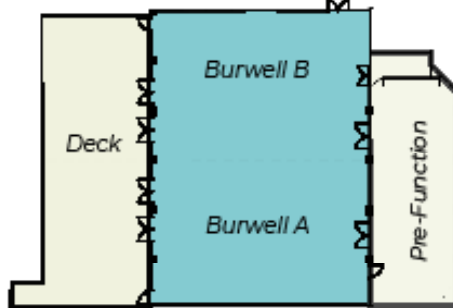

MEETING SPACE OVERVIEW

Room	Dimensions	Ceiling & Collier Height	Sq. Ft.	Reception	Banquet	Theater	Classroom	Hollow Square	U-Shape	Conference
Tazewell	58' x 35'	12'/11'	2,010	120	120	156	117	45	42	36
Whittaker	30' x 27'	12'/11'	795	50	50	53	35	23	22	17
Wareham	32' x 25'	11'/11'	800	50	50	38	28	18	24	22
Yeardley	19' x 22'	11'/11'	418	--	--	--	--	--	--	12
Archer	32' x 23'	11'/11'	734	50	50	55	34	24	21	20
Colston	32' x 24'	11'/11'	776	40	40	57	34	27	25	20
Randolph	44' x 28'	12'/11'	1,232	50	50	84	60	33	33	22
Riverview	58' x 35'	11'/11'	962	70	60	--	60	40	35	40

MEETING SPACE OVERVIEW

Lower Level-Burwell A&B ▼

Lobby Level-Fairfax ▶

Lobby Level-James River Grand Ballroom ▼

Room	Dimensions	Ceiling & Coffered Height	Sq. Ft.	Reception	Banquet	Theater	Classroom	Hollow Square	U-Shape	Conference
A-D (total)	110' x 55'	18'/14'	6,050	600	450	570	340	108	100	75
A & B (each)	36' x 27'	18'/14'	990	100	70	78	48	34	32	25
A & B (total)	55' x 36'	18'/14'	1,980	200	150	183	134	54	50	41
Room C	55' x 47'	18'/14'	2,640	270	200	222	144	58	56	35
A, B & C (total)	55' x 84'	18'/14'	4,620	460	370	400	240	84	80	59
Room D	55' x 26'	18'/14'	1,430	150	90	130	64	42	40	35
C & D (total)	55' x 74'	18'/14'	4,070	410	310	400	200	76	72	57
JRGB Pre-Function	--	18'/14'	2,249	--	--	--	--	--	--	--
Fairfax	30' x 21'	18'/14'	630	40	32	43	29	21	18	15
Burwell A&B (total)	74' x 54'	15'/14'	4,000	400	300	299	188	70	58	40
Burwell A	54' x 36'	15'/14'	1,944	200	120	146	110	43	40	33
Burwell B	54' x 36'	15'/14'	1,944	200	120	146	110	43	40	33
Burwell Pre-Function	21' x 53'	15'/14'	1,456	--	--	--	--	--	--	--