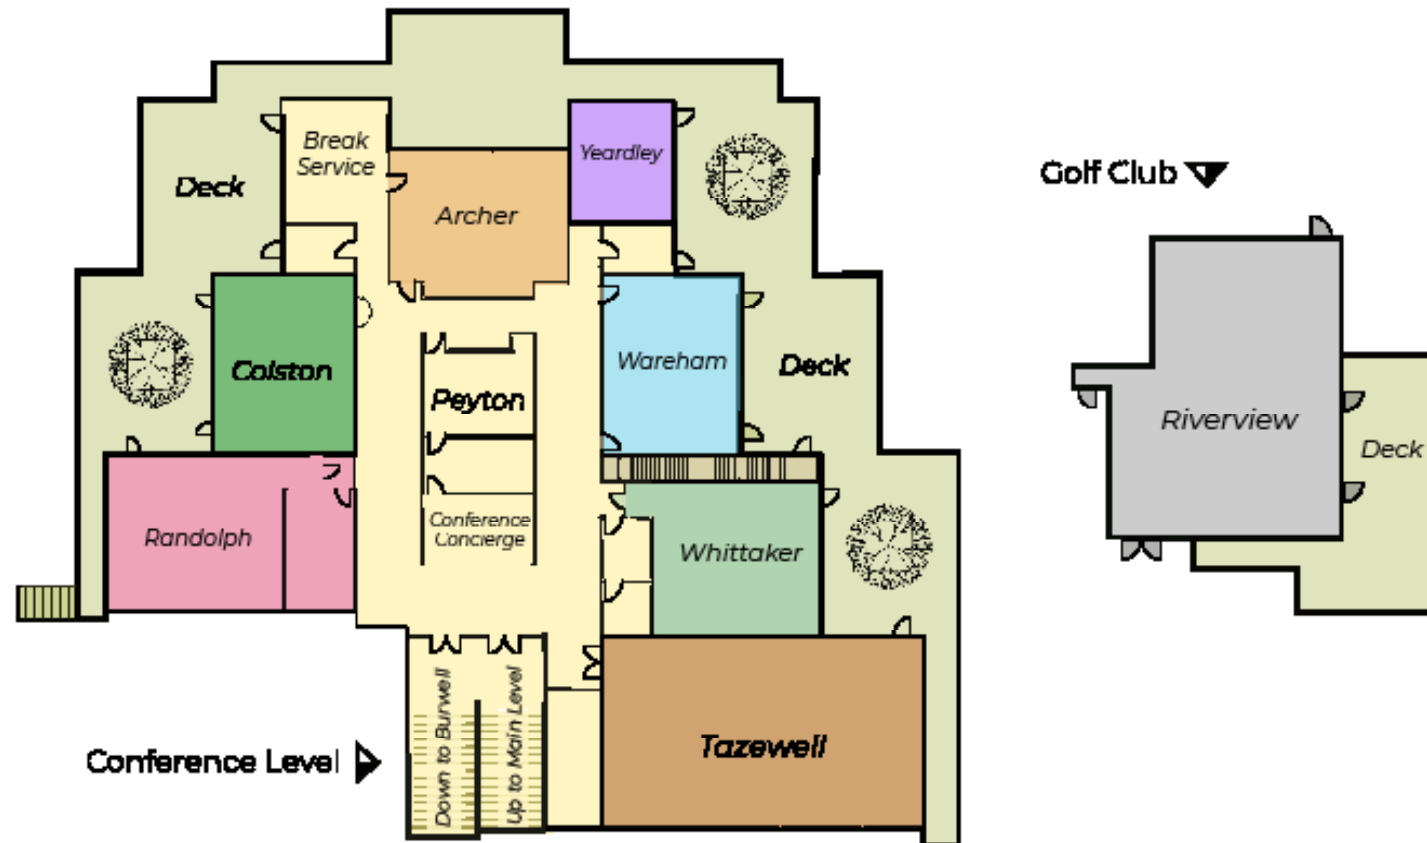

Eagles - A dining room, patio and lounge – all set alongside the River Course's 18th green.

The Mill - For a quick bite to eat, visit The Mill for great coffee, espresso, gourmet sandwiches, homemade ice cream and pastries and a great courtside view of our tennis facilities.

MEETING SPACE OVERVIEW

Room	Dimensions	Ceiling & Collier Height	Sq. Ft.	Reception	Banquet	Theater	Classroom	Hollow Square	U-Shape	Conference
Tazewell	58' x 35'	12'/11'	2,010	120	120	156	117	45	42	36
Whittaker	30' x 27'	12'/11'	795	50	50	53	35	23	22	17
Wareham	32' x 25'	11'/11'	800	50	50	38	28	18	24	22
Yeardley	19' x 22'	11'/11'	418	--	--	--	--	--	--	12
Archer	32' x 23'	11'/11'	734	50	50	55	34	24	21	20
Colston	32' x 24'	11'/11'	776	40	40	57	34	27	25	20
Randolph	44' x 28'	12'/11'	1,232	50	50	84	60	33	33	22
Riverview	58' x 35'	11'/11'	962	70	60	--	60	40	35	40

MEETING SPACE OVERVIEW

Lower Level-Burwell A&B ▼

Lobby Level-Fairfax ▶

Lobby Level-James River Grand Ballroom ▼

Room	Dimensions	Ceiling & Coffered Height	Sq. Ft.	Reception	Banquet	Theater	Classroom	Hollow Square	U-Shape	Conference
A-D (total)	110' x 55'	18'/14'	6,050	600	450	570	340	108	100	75
A & B (each)	36' x 27'	18'/14'	990	100	70	78	48	34	32	25
A & B (total)	55' x 36'	18'/14'	1,980	200	150	183	134	54	50	41
Room C	55' x 47'	18'/14'	2,640	270	200	222	144	58	56	35
A, B & C (total)	55' x 84'	18'/14'	4,620	460	370	400	240	84	80	59
Room D	55' x 26'	18'/14'	1,430	150	90	130	64	42	40	35
C & D (total)	55' x 74'	18'/14'	4,070	410	310	400	200	76	72	57
JRGB Pre-Function	--	18'/14'	2,249	--	--	--	--	--	--	--
Fairfax	30' x 21'	18'/14'	630	40	32	43	29	21	18	15
Burwell A&B (total)	74' x 54'	15'/14'	4,000	400	300	299	188	70	58	40
Burwell A	54' x 36'	15'/14'	1,944	200	120	146	110	43	40	33
Burwell B	54' x 36'	15'/14'	1,944	200	120	146	110	43	40	33
Burwell Pre-Function	21' x 53'	15'/14'	1,456	--	--	--	--	--	--	--